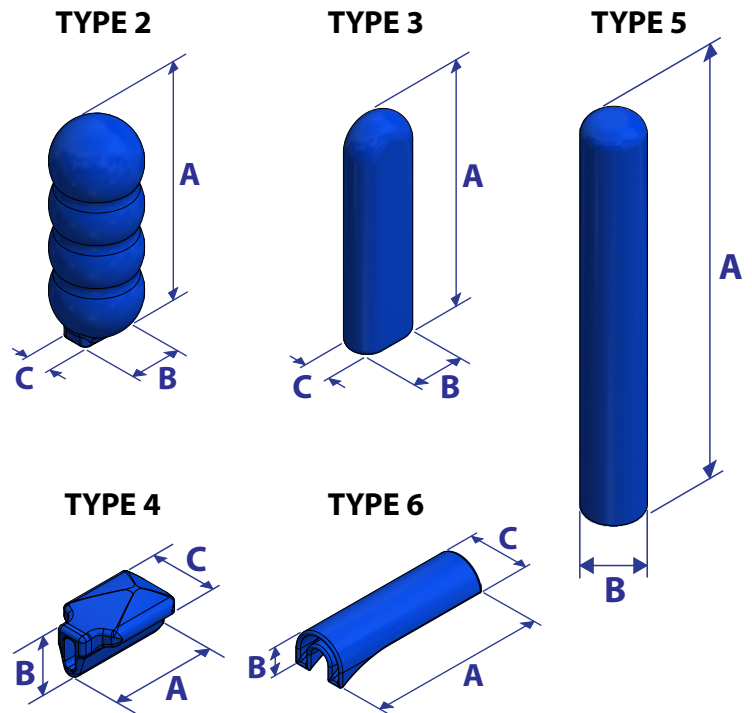

GRIPS

PG TYPE 2-6

Standard colour is blue
other colours available is some sizes
(see table below)

PLASTIC GRIP DIMENSIONS						AVAILABLE COLOURS					
PART No	TYPE	DIM A	DIM B	DIM C	TO SUIT MODELS	BLUE	BLACK	YELLOW	BURGUNDY	WHITE	RED
PG1	2	60	23		MG7, MG84, CP17, MG3, HC01, MH7	PG1	PG1BK	PG1Y	N/A	N/A	N/A
PG2	3	60	14	10	MH4	PG2	N/A	PG2Y	N/A	N/A	N/A
PG4	2	66	17.5	9.5	MG2, MG86	PG4	N/A	PG4Y	PG4BG	N/A	N/A
PG7	2	90	18.5	11	MG85, CP19, LDC85, HC02	PG7	PG7BK	PG7Y	N/A	N/A	N/A
PG12	4	25	12	15	MH1 THUMB, CP14, HC27-SL Trigger	PG12	PG12BK	PG12Y	N/A	N/A	N/A
PG13	3	58	15	10	MH2, MH3, MH5, CP15, CP20, CP25, HC22	PG13	PG13BK	PG13Y	PG13BG	N/A	N/A
PG17	2	96	25	13.5	HC03, MH13, MG87	PG17	N/A	N/A	N/A	PG17W	N/A
PG19	3	44	15	10	MG83	PG18	N/A	N/A	N/A	N/A	N/A
PG21	2	96	25	13.5	PLP25	PG21	N/A	N/A	N/A	PG21W	N/A
PG23	5	92	13		CP95-90	PG23	N/A	PG23Y	N/A	N/A	N/A
PG24	5	102	15		CP85-90	PG24	N/A	PG24Y	N/A	N/A	N/A
PG25	5	105	19.5		CP75-90	PG25	N/A	PG25Y	N/A	N/A	N/A
PG28	3	61	20	11.5	MG85-SL	PG28	N/A	PG28Y	N/A	N/A	N/A
PG29	6	40	10	13	MG7-SL TRIGGER, MG85-SL TRIGGER	PG29	N/A	PG29Y	N/A	N/A	PG29R